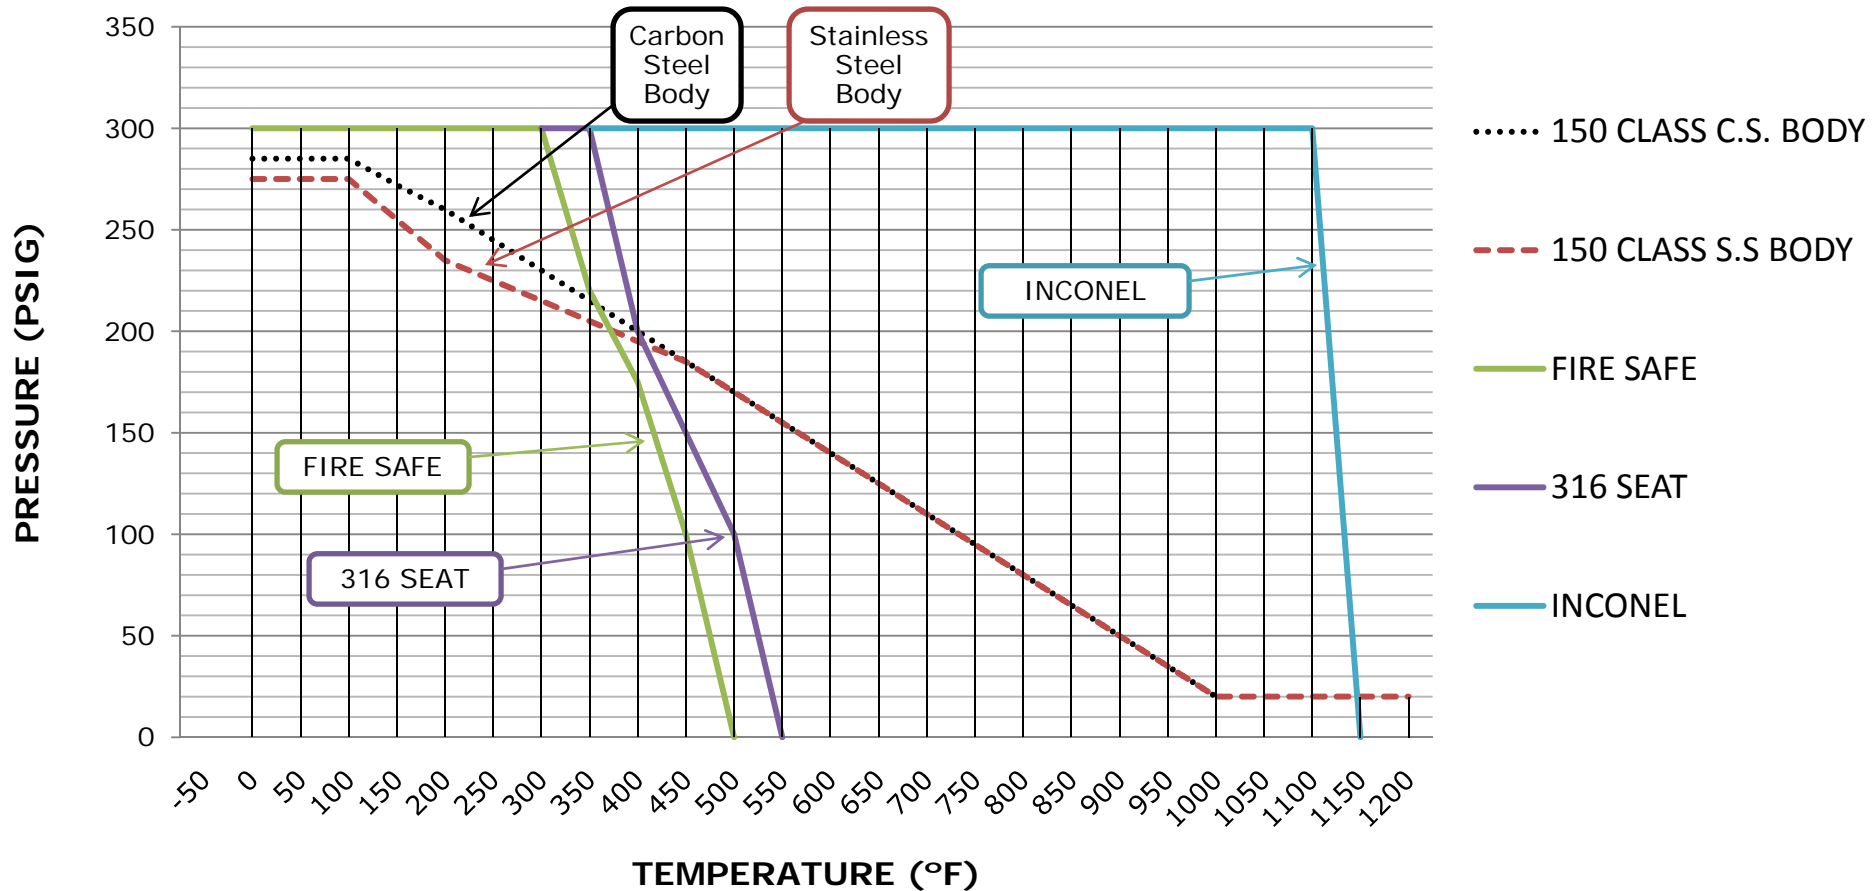

## FIRE SAFE AND METAL SEAT 150 CLASS TEMP/PRESSURE

THE PRESSURE/TEMPERATURE RATING IS  
DETERMINED BY THE SEAT OR BODY RATING.  
WHICHEVER IS LESS.